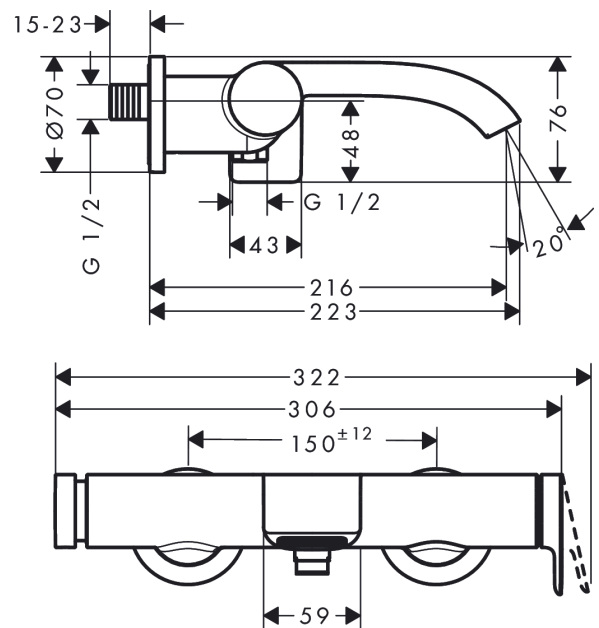

Scale drawing